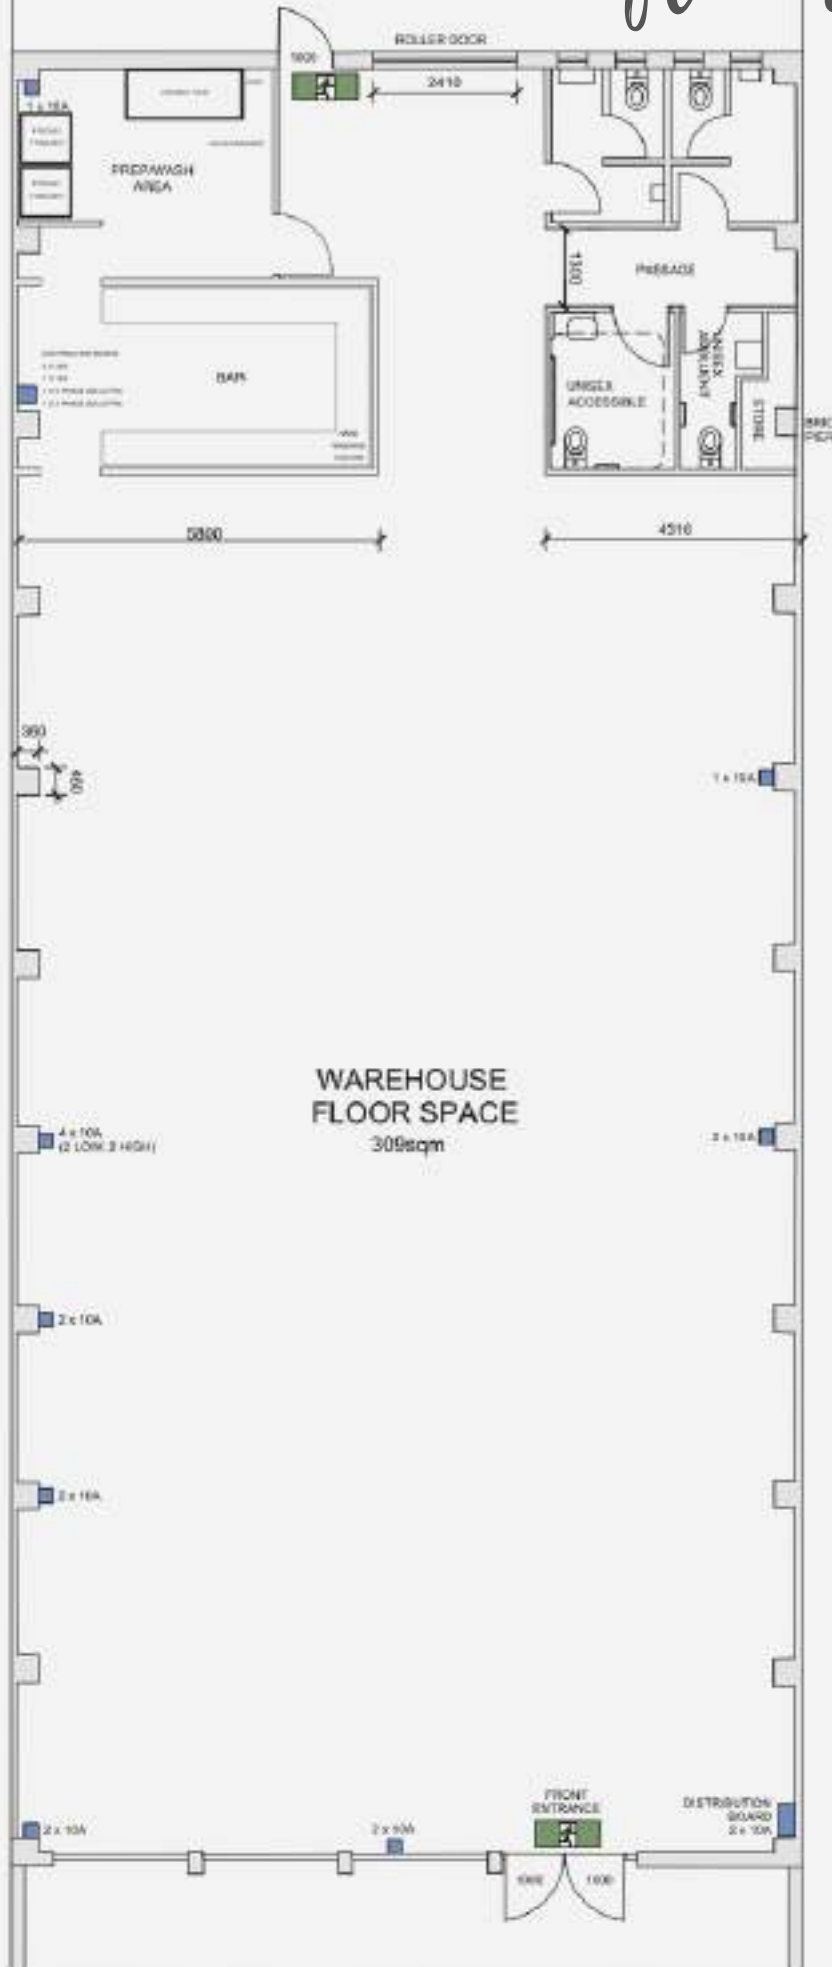

floorplan

REAR CARPARK
131sqm